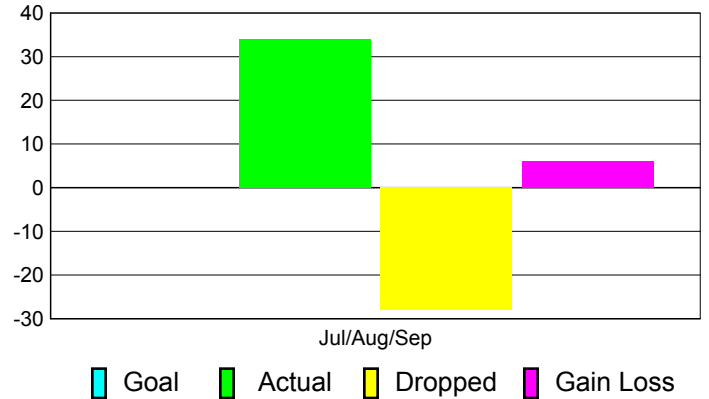

Membership Results 2011-2012

Goal, New, Dropped, Gain/Loss