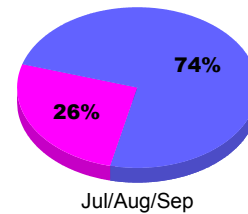

Gender Comparison 2011-2012

Legend: Male (Blue), Female (Magenta)