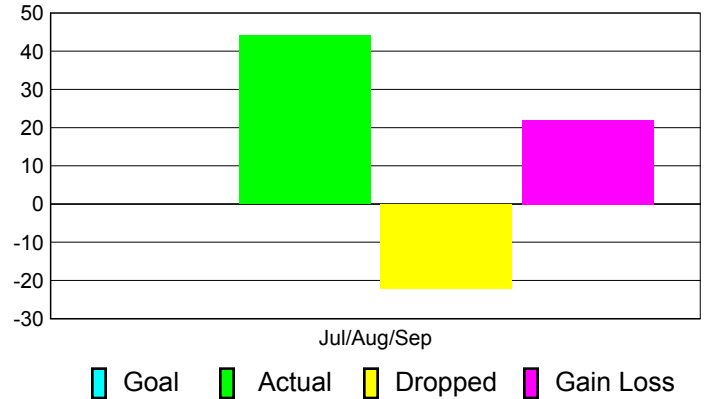

Membership Results 2011-2012

Goal, New, Dropped, Gain/Loss

Comparison of Membership Gain/Loss

Current Year Compared to the Previous Year