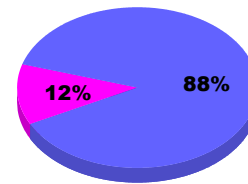

Gender Comparison 2011-2012

Jul/Aug/Sep

Legend: Male (Blue), Female (Magenta)