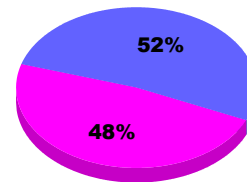

Gender Comparison 2011-2012

Jul/Aug/Sep

Legend: Male (Blue), Female (Magenta)