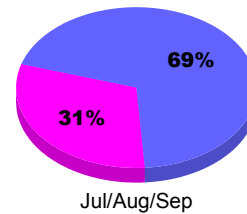

Gender Comparison 2011-2012

Jul/Aug/Sep

Legend: Male (Blue), Female (Magenta)