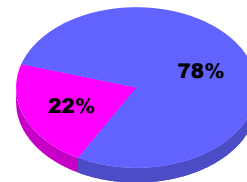

Gender Comparison 2011-2012

Jul/Aug/Sep

Legend: Male (blue), Female (magenta)