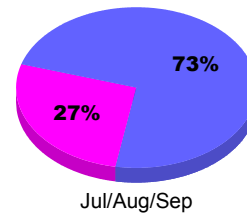

Gender Comparison 2011-2012

Jul/Aug/Sep

Legend: Male (Blue), Female (Magenta)