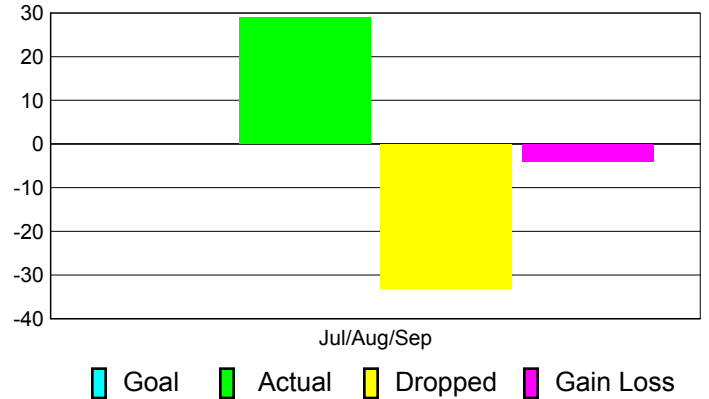

Membership Results 2011-2012

Goal, New, Dropped, Gain/Loss