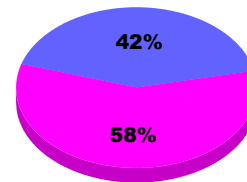

Gender Comparison 2011-2012

Jul/Aug/Sep

Legend: Male (Blue), Female (Magenta)