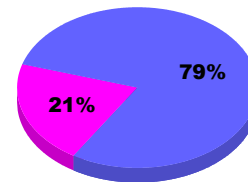

Gender Comparison 2011-2012

Jul/Aug/Sep

Legend: Male (Blue), Female (Magenta)