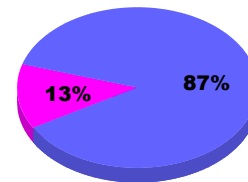

Gender Comparison 2011-2012

Jul/Aug/Sep

Legend: Male (Blue), Female (Magenta)