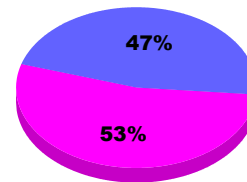

Jul/Aug/Sep

Male Female