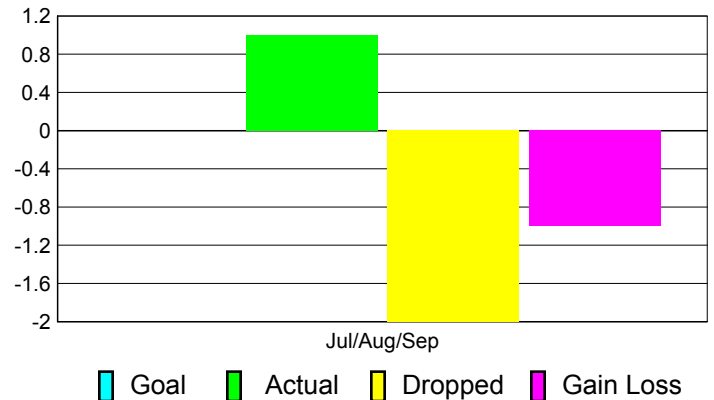

Membership Results 2011-2012

Goal, New, Dropped, Gain/Loss

Comparison of Membership Gain/Loss

Current Year Compared to the Previous Year