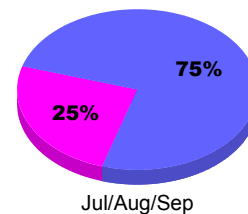

Jul/Aug/Sep

Male Female