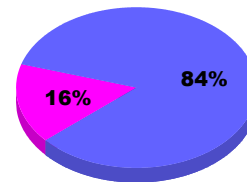

Gender Comparison 2011-2012

Jul/Aug/Sep

Legend: Male (Blue), Female (Magenta)