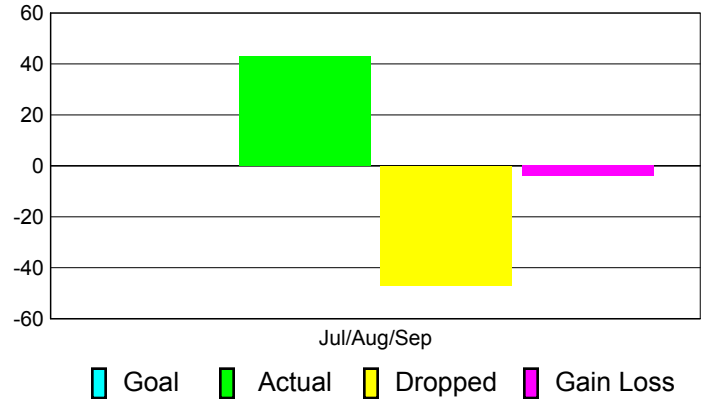

Membership Results 2011-2012

Goal, New, Dropped, Gain/Loss