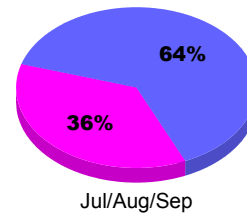

Gender Comparison 2011-2012

Legend: Male (blue), Female (magenta)