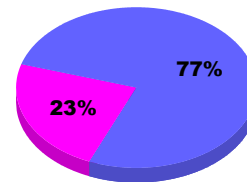

Gender Comparison 2011-2012

Jul/Aug/Sep

Legend: Male (Blue), Female (Magenta)