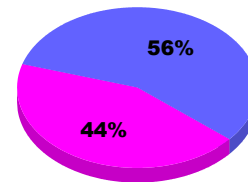

Gender Comparison 2011-2012

Jul/Aug/Sep

Legend: Male (Blue), Female (Magenta)