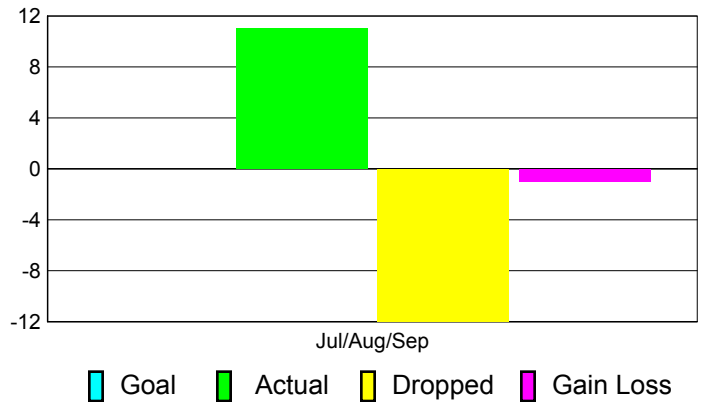

Membership Results 2011-2012

Goal, New, Dropped, Gain/Loss

Comparison of Membership Gain/Loss

Current Year Compared to the Previous Year