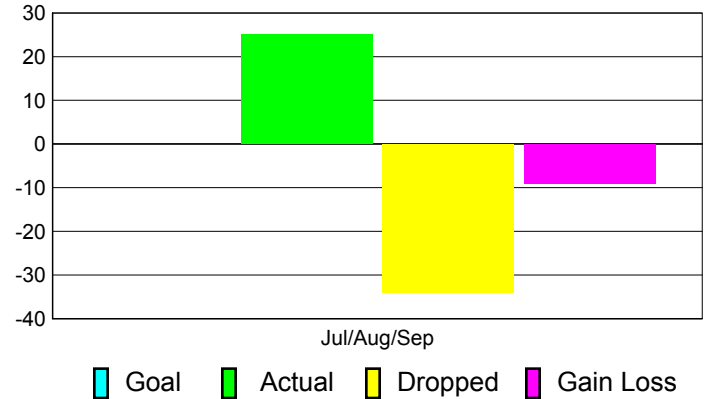

Membership Results 2011-2012

Goal, New, Dropped, Gain/Loss