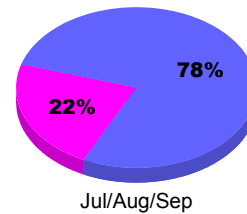

Gender Comparison 2011-2012